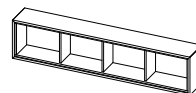

Wall shelf TR27
WHD 170 / 38 / 25 cm