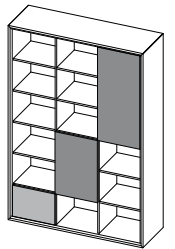

Cabinet TR15
WHD 129 / 129 / 42 cm

Cabinet TR16
WHD 129 / 129 / 42 cm

Sofa table TR05
WHD 129 / 38 / 60 cm

Cabinet TR11
WHD 89 / 68 / 42 cm

Bookshelf TR12
WHD 89 / 129 / 42 cm

Bookshelf TR14
WHD 129 / 129 / 42 cm

Bookshelf TR17
WHD 89 / 190 / 42 cm

Cupboard TR18
WHD 89 / 190 / 42 cm

Cupboard TR19
WHD 89 / 190 / 42 cm

Cupboard TR20
WHD 129 / 190 / 42 cm

Cupboard TR21
WHD 129 / 190 / 42 cm

Cupboard TR22
WHD 129 / 190 / 42 cm

Legend:

Door

Drawer

High Legs A
H 12 cm

Closed base B
H 7 cm

Low feet C
H 2 cm

Wall Units

Wall shelf TR23
WHD 129 / 38 / 25 cm